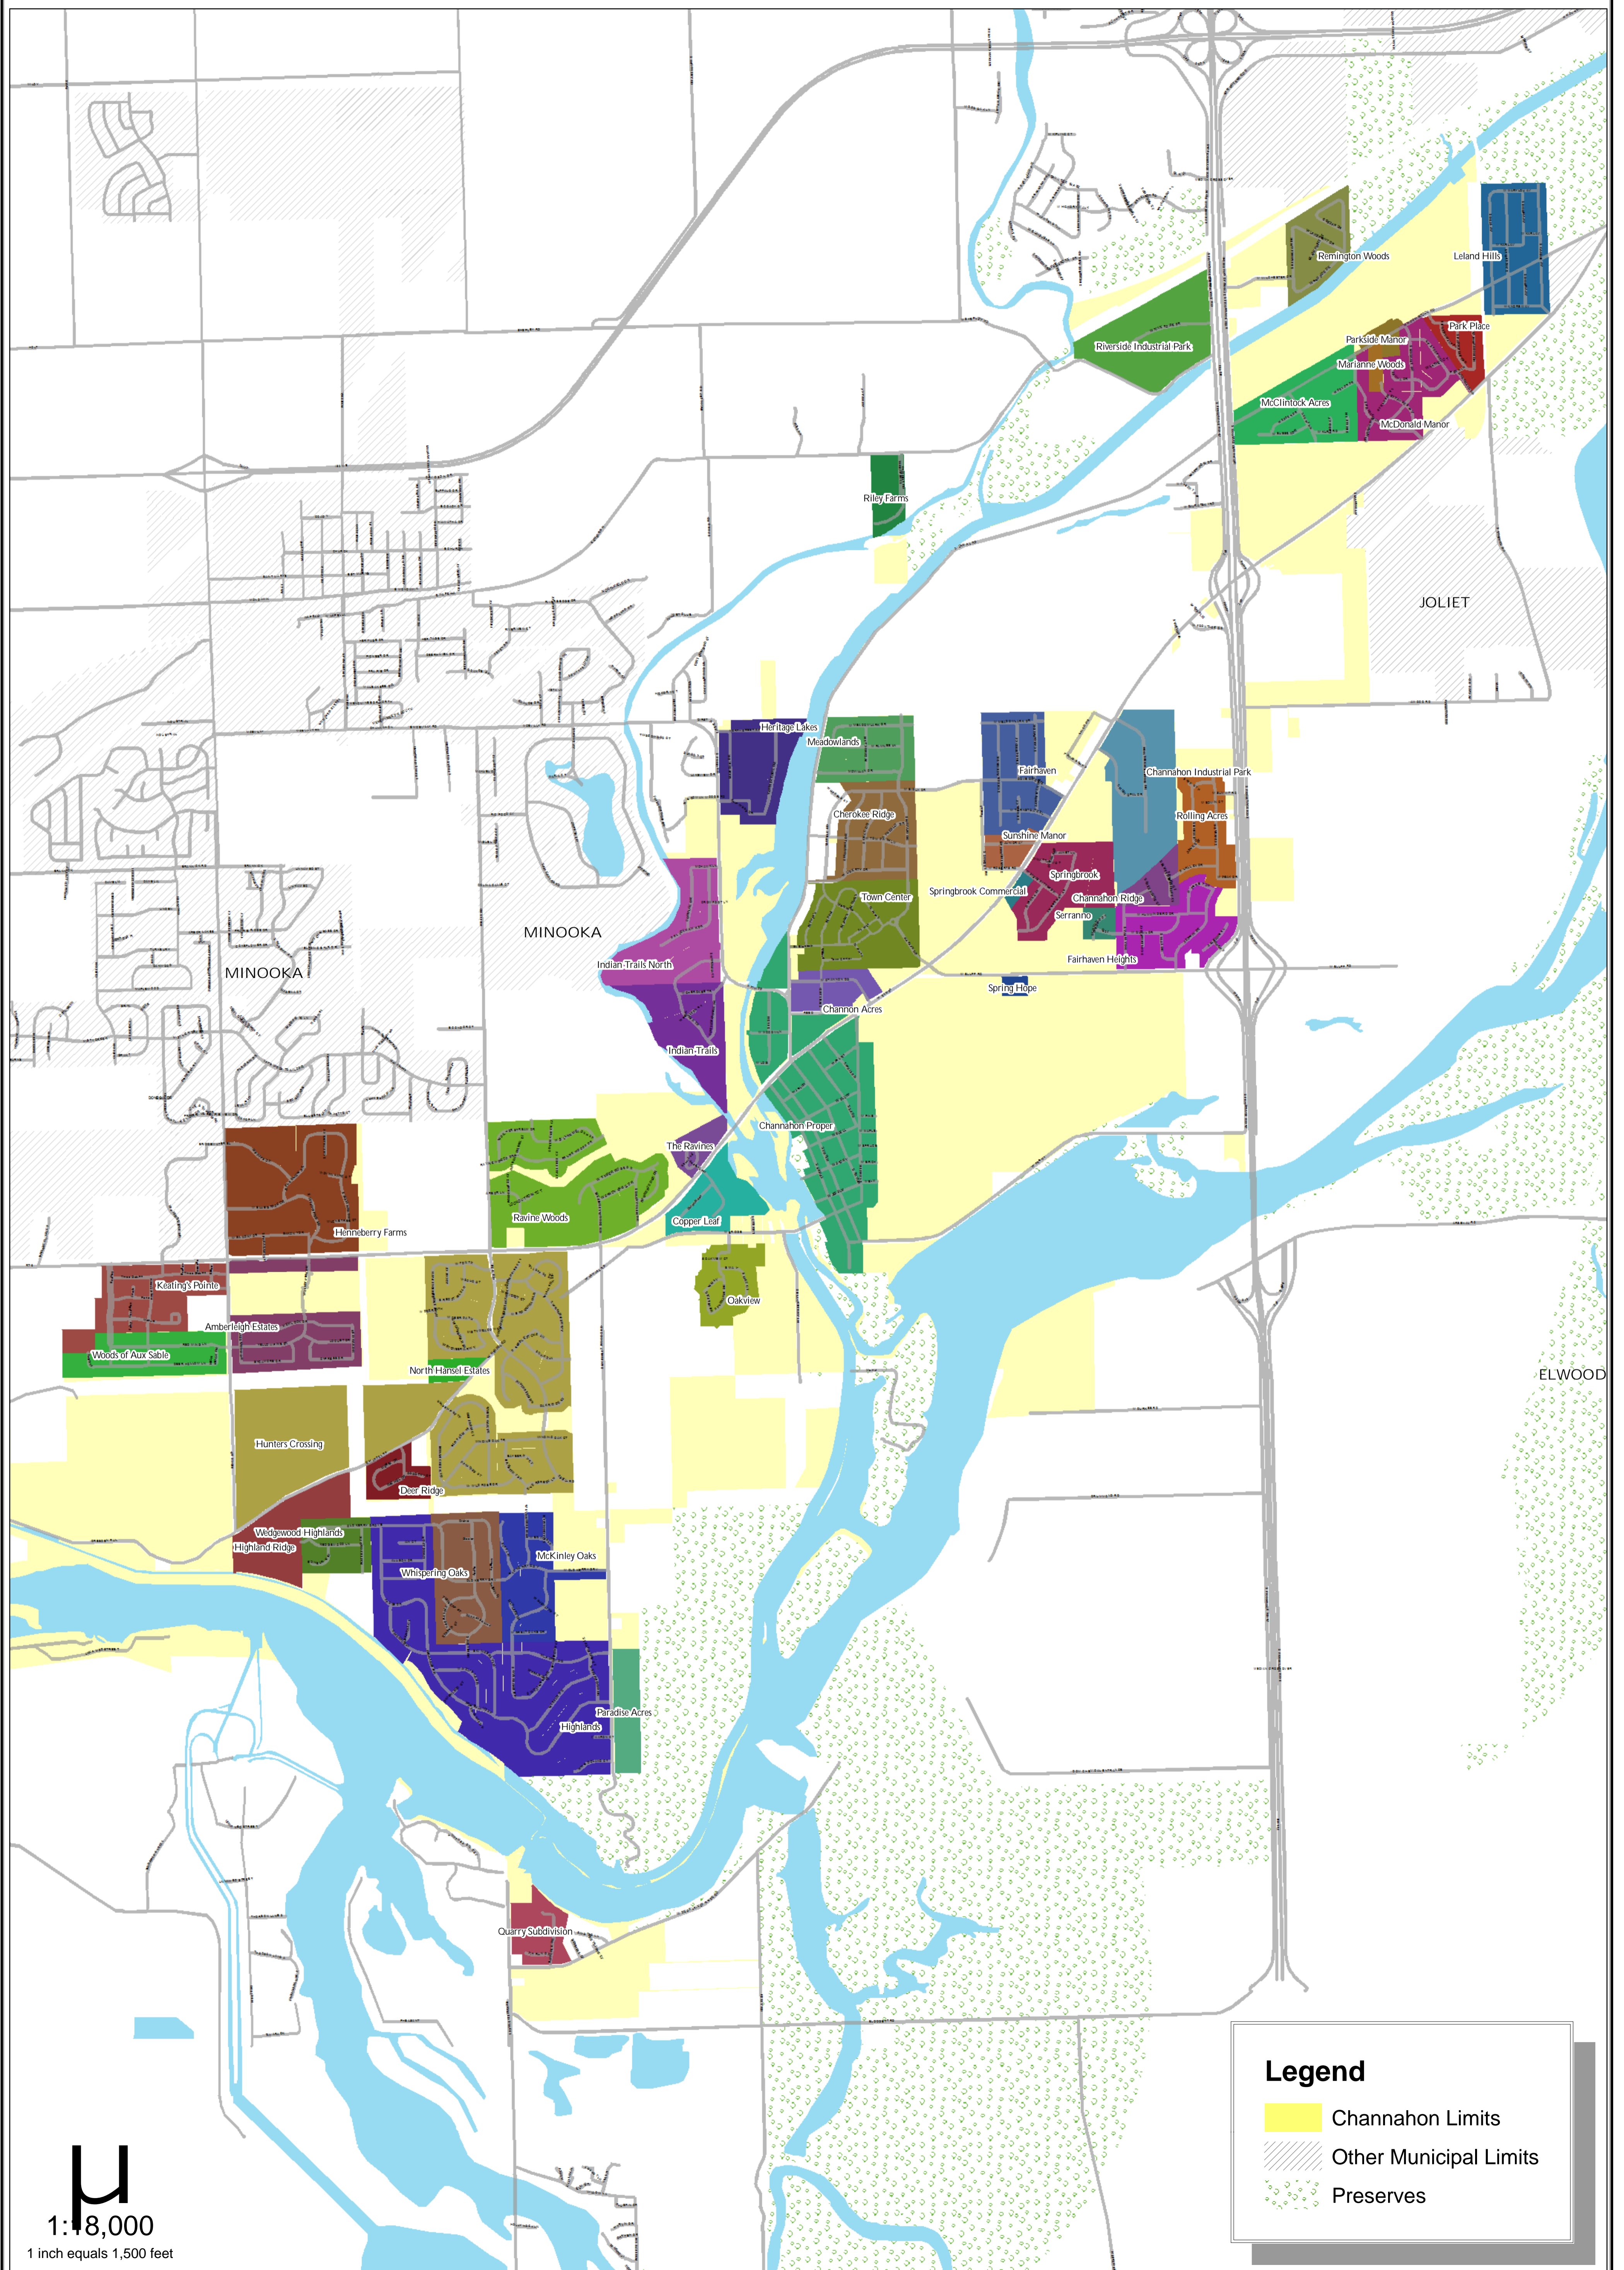

Village of Channahon - Subdivision Map

Existing Developments
- As of 06/16/2006 -

Legend

- Channahon Limits
- Other Municipal Limits
- Preserves

1:18,000
1 inch equals 1,500 feet