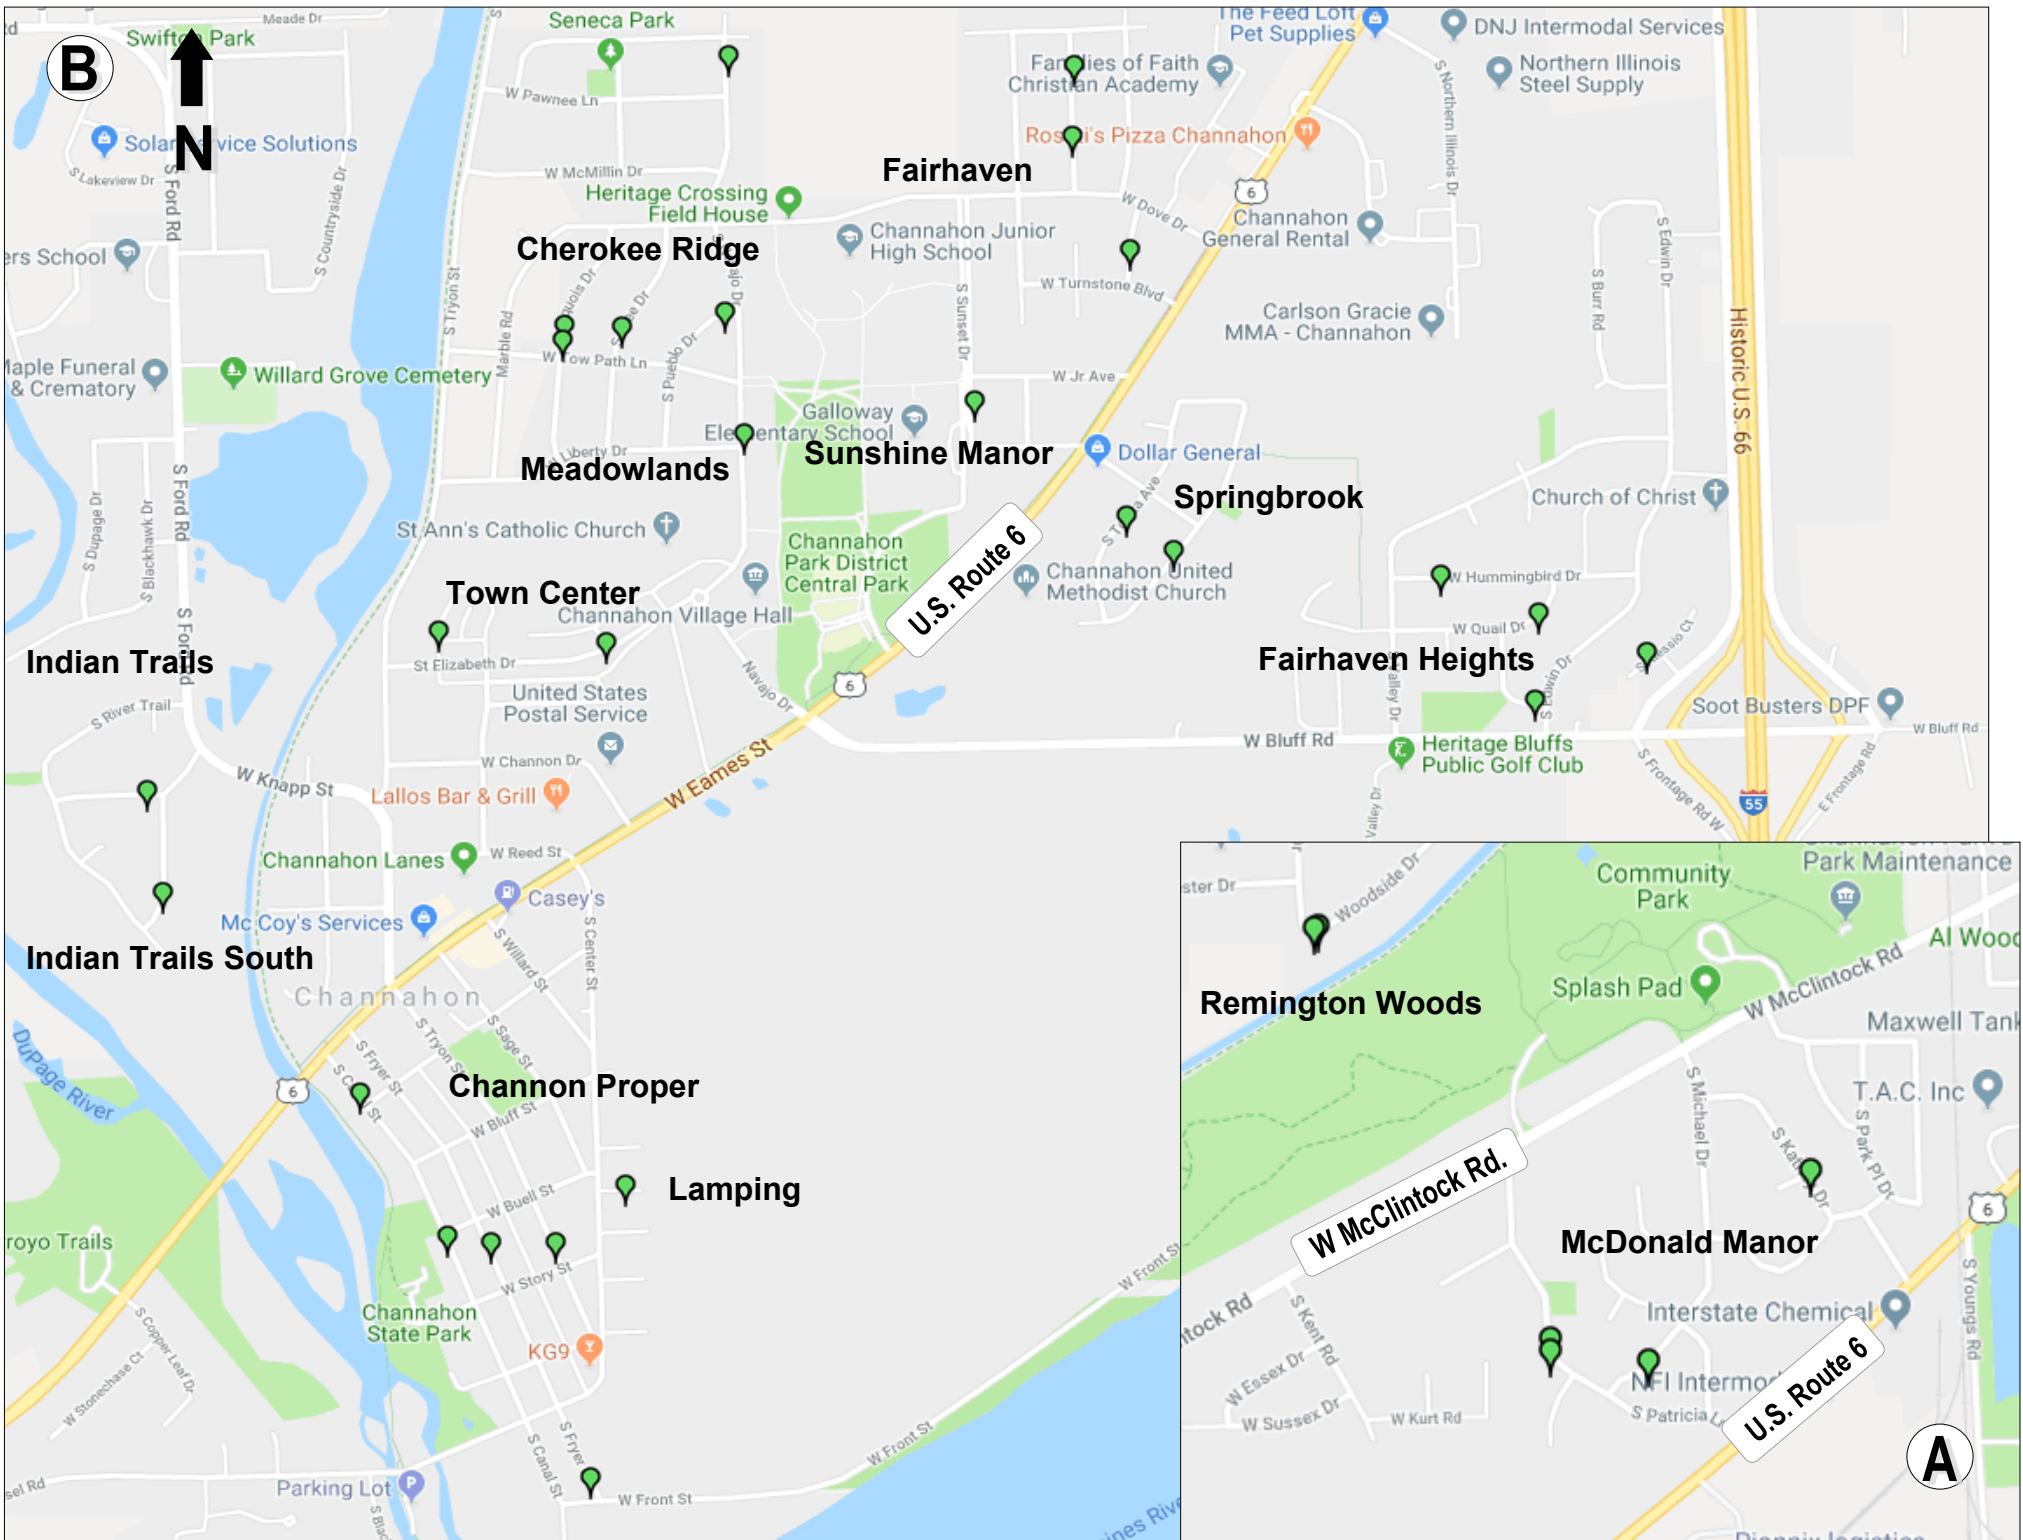

B
↑
N

U.S. Route 6

W McClintock Rd.
U.S. Route 6

A