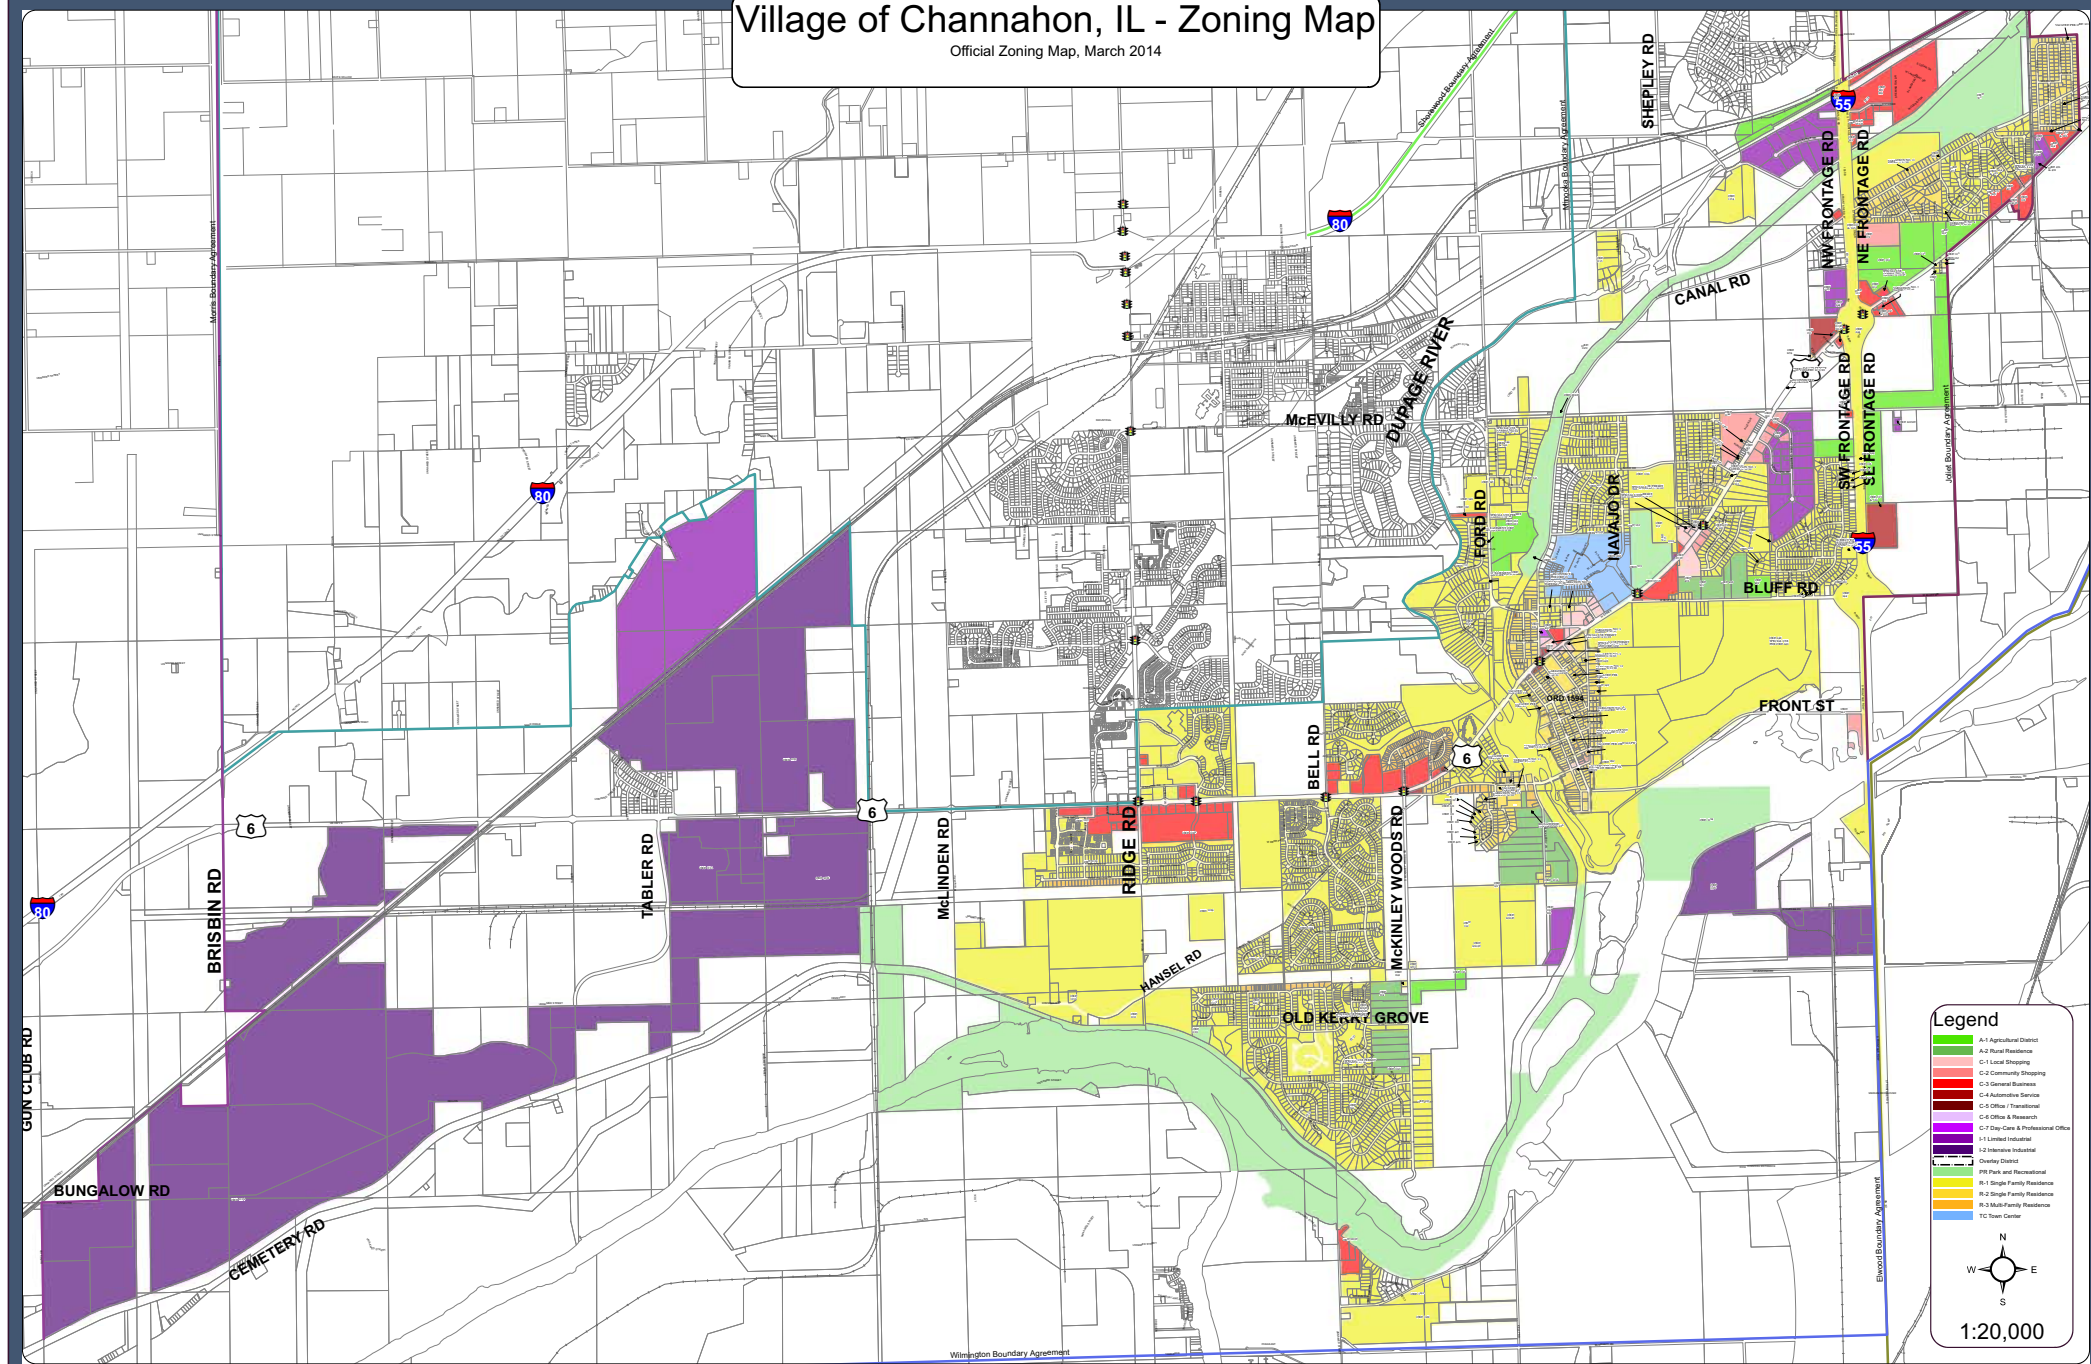

Village of Channahon, IL - Zoning Map

Official Zoning Map, March 2014

Wilmington Boundary Agreement

Edward Boundary Agreement

North Boundary Agreement