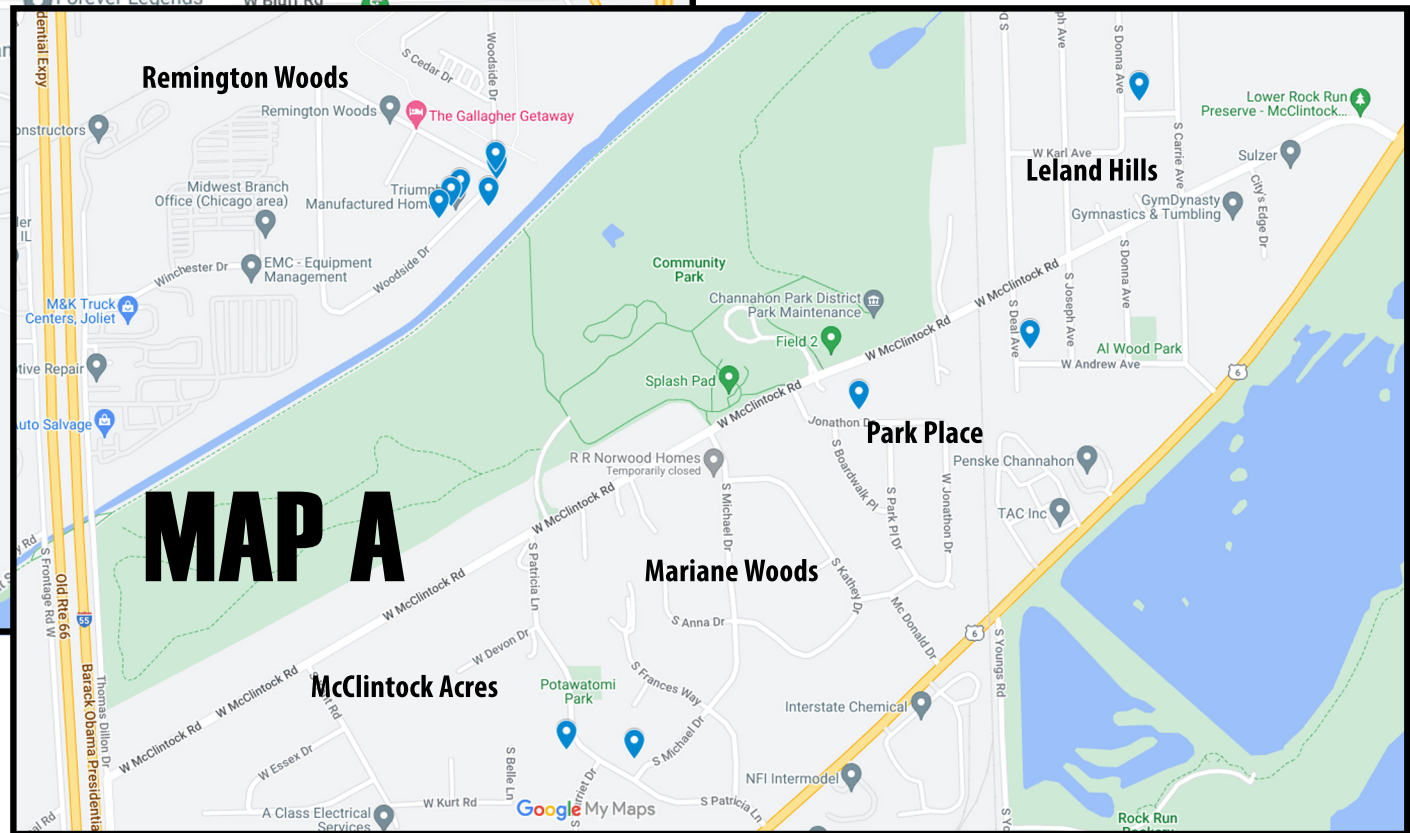

This information is as accurate as possible.
We apologize in advance for any errors and omissions.

Address	Days	Household	Tools	Toys	Furniture	Clothing	Other
TOWN CENTER - MAP B							
25256 W. Town Center Circle	Fr, S	X	X			X	Holiday, some new items!
25200 St. Elizabeth Drive	Th, Fr, S			X		X	St. Elizabeth Residence Club House - dog cage, shoes, girl bats, girl roller skates, toys & books
25160 St. Elizabeth Drive, Blg. 4	Th, Fr, S	X	X	X	X	X	Girls clothes size 6-10 years, kids jackets, jewelry
WOODS OF AUX SABLE - MAP E							
27433 W. Deer Hollow Lane	S					X	Crochet crafts
27459 W. Deer Hollow Lane	Th, Fr, S	X				X	Home décor
27504 W. Red Wing Lane	Fr	X		X	X	X	Loft bed, curtains, hose holder

This information is as accurate as possible.
We apologize in advance for any errors and omissions.

MAP C

MAP D

MAP E

Annual
CHANNAHON COMMUNITY

POTATO

FESTIVAL

Car Show

Food Trucks

Family Games

Live Music

September 17, 2022

Central Park
3:00-8:00 PM

www.channahon.org | www.channahonpark.org | www.trpld.org

Brought to you by: