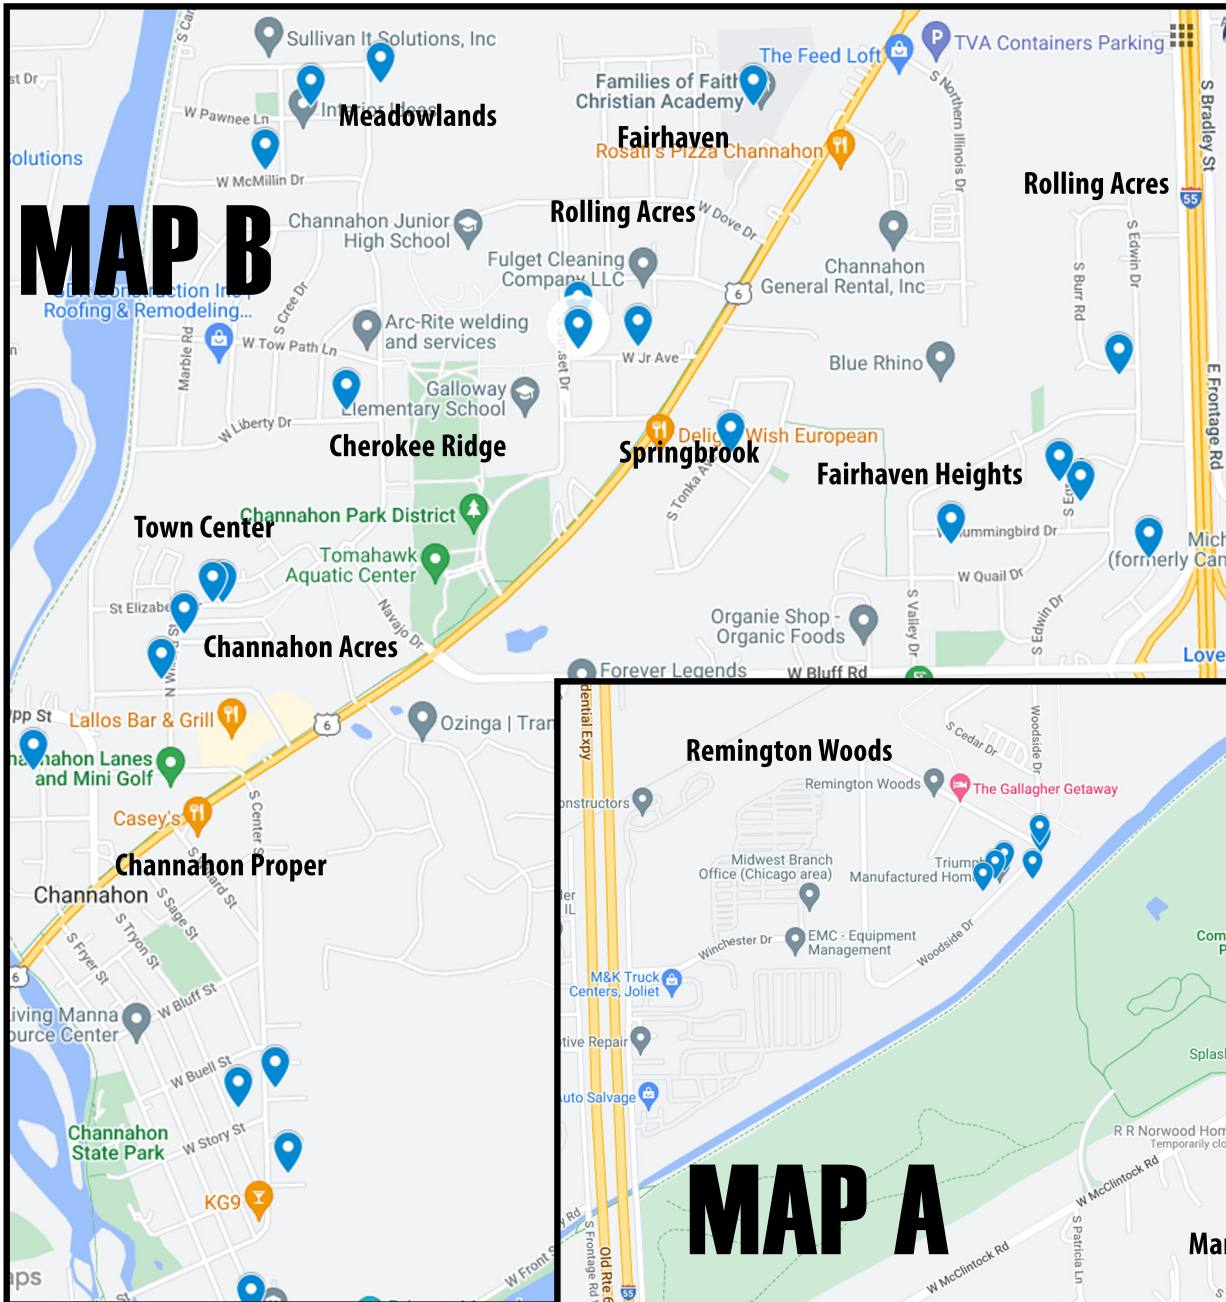

This information is as accurate as possible.
We apologize in advance for any errors and omissions.

Address	Days	Household	Tools	Toys	Furniture	Clothing	Other
TOWN CENTER - MAP B							
25256 W. Town Center Circle	Fr, S	X	X			X	Holiday, some new items!
25200 St. Elizabeth Drive	Th, Fr, S			X		X	St. Elizabeth Residence Club House - dog cage, shoes, girl bats, girl roller skates, toys & books
25160 St. Elizabeth Drive, Blg. 4	Th, Fr, S	X	X	X	X	X	Girls clothes size 6-10 years, kids jackets, jewelry
WOODS OF AUX SABLE - MAP E							
27433 W. Deer Hollow Lane	S					X	Crochet crafts
27459 W. Deer Hollow Lane	Th, Fr, S	X				X	Home décor
27504 W. Red Wing Lane	Fr	X		X	X	X	Loft bed, curtains, hose holder

This information is as accurate as possible.
We apologize in advance for any errors and omissions.

MAP C

MAP D

MAP E

Annual
CHANNAHON COMMUNITY

POTATO

FESTIVAL

Car Show

Food Trucks

Family Games

Live Music

September 17, 2022

Central Park
3:00-8:00 PM

www.channahon.org | www.channahonpark.org | www.trpld.org

Brought to you by: